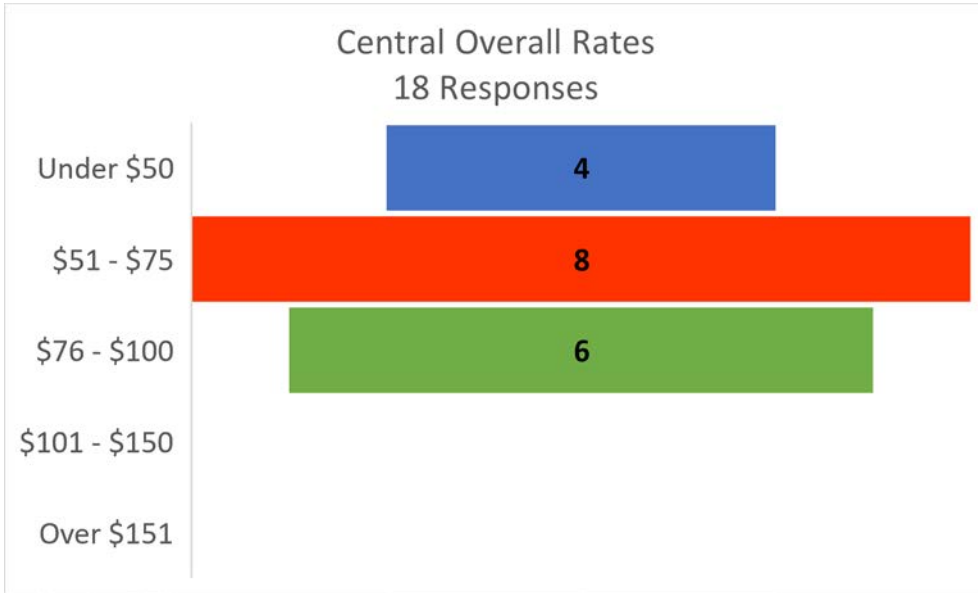

Central DMM Survey Responses

Rates	Responses
Under \$50	4
\$51 - \$75	8
\$76 - \$100	6
\$101 - \$150	0
Over \$151	0

Part-Time Rates	Responses
Under \$50	0
\$51 - \$75	3
\$76 - \$100	2
\$101 - \$150	0
Over \$151	0

Full-Time Rates	Responses
Under \$50	4
\$51 - \$75	5
\$76 - \$100	4
\$101 - \$150	0
Over \$151	0