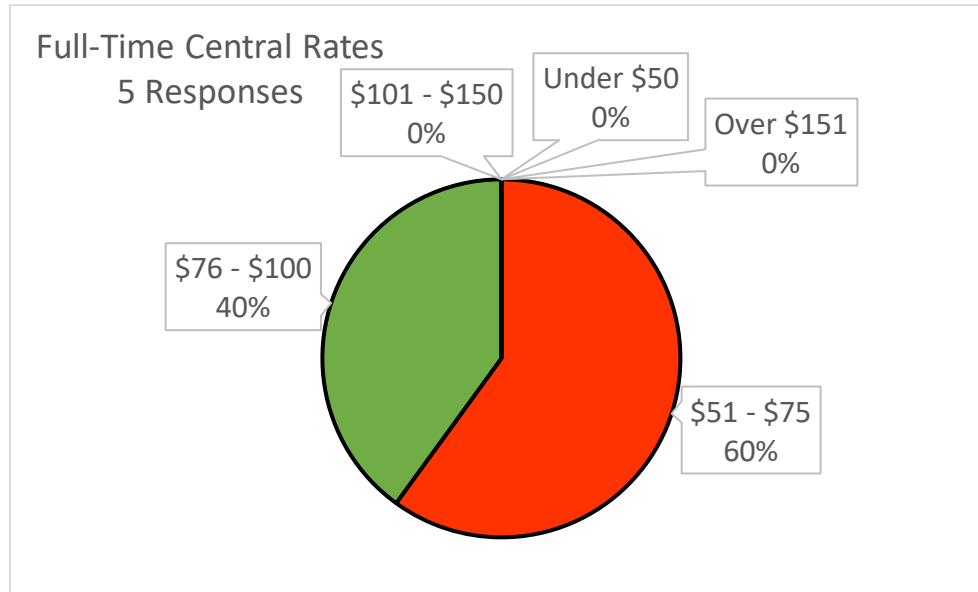

Central DMM Survey Responses

Rates	Responses
Under \$50	4
\$51 - \$75	8
\$76 - \$100	6
\$101 - \$150	0
Over \$151	0

Part-Time Rates	Responses
Under \$50	0
\$51 - \$75	3
\$76 - \$100	2
\$101 - \$150	0
Over \$151	0

Full-Time Rates	Responses
Under \$50	4
\$51 - \$75	5
\$76 - \$100	4
\$101 - \$150	0
Over \$151	0