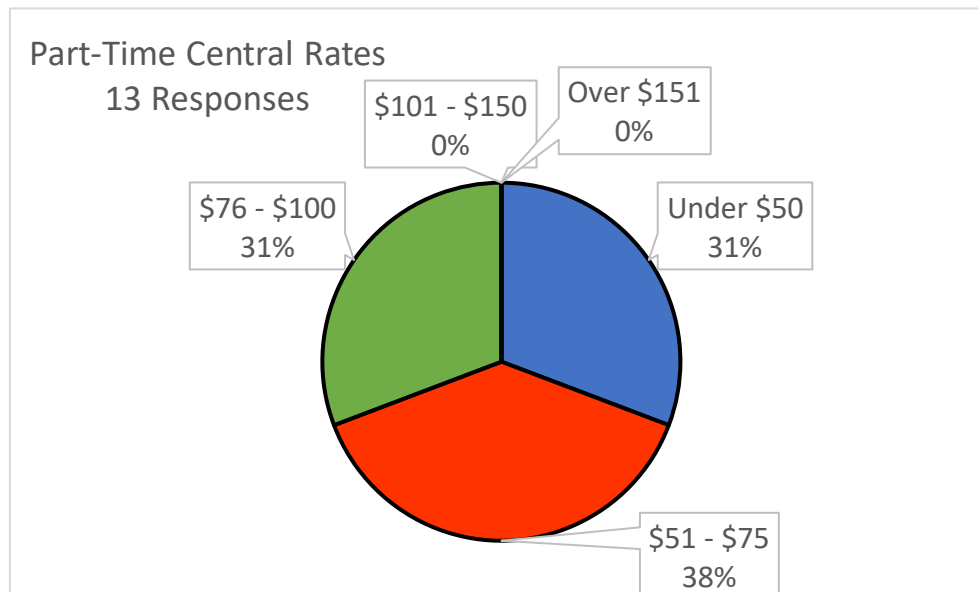

Central DMM Survey Responses

Rates	Responses
Under \$50	4
\$51 - \$75	8
\$76 - \$100	6
\$101 - \$150	0
Over \$151	0

Part-Time Rates	Responses
Under \$50	0
\$51 - \$75	3
\$76 - \$100	2
\$101 - \$150	0
Over \$151	0

Full-Time Rates	Responses
Under \$50	4
\$51 - \$75	5
\$76 - \$100	4
\$101 - \$150	0
Over \$151	0