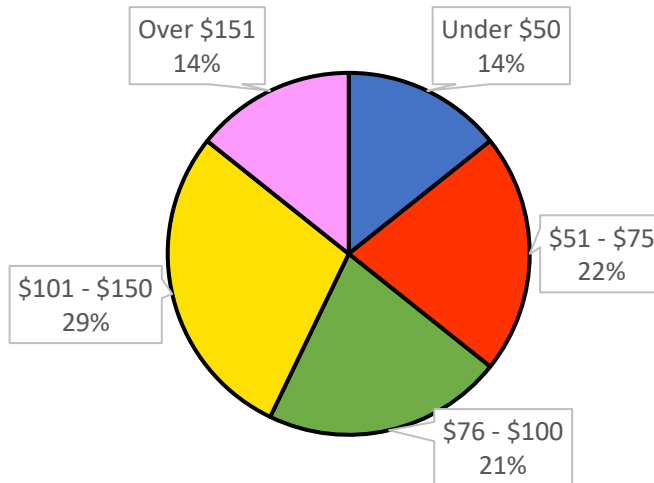

Northwest DMM Survey Responses

Northwest Overall Rates Per Hour
42 Responses

Rates	Responses
Under \$50	4
\$51 - \$75	13
\$76 - \$100	12
\$101 - \$150	11
Over \$151	2

Part-Time Northwest Rates Per Hour
28 Responses

Part-Time Rates	Responses
Under \$50	2
\$51 - \$75	10
\$76 - \$100	9
\$101 - \$150	7
Over \$151	0

Full-Time Northwest Rates Per Hour
14 Responses

Full-Time Rates	Responses
Under \$50	2
\$51 - \$75	3
\$76 - \$100	3
\$101 - \$150	4
Over \$151	2