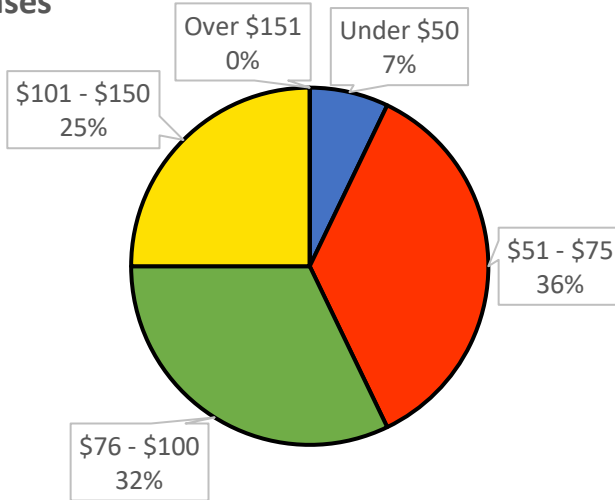

Northwest DMM Survey Responses

Northwest Overall Rates Per Hour
42 Responses

Rates	Responses
Under \$50	4
\$51 - \$75	13
\$76 - \$100	12
\$101 - \$150	11
Over \$151	2

Part-Time Northwest Rates Per Hour
28 Responses

Part-Time Rates	Responses
Under \$50	2
\$51 - \$75	10
\$76 - \$100	9
\$101 - \$150	7
Over \$151	0

Full-Time Northwest Rates Per Hour
14 Responses

Full-Time Rates	Responses
Under \$50	2
\$51 - \$75	3
\$76 - \$100	3
\$101 - \$150	4
Over \$151	2