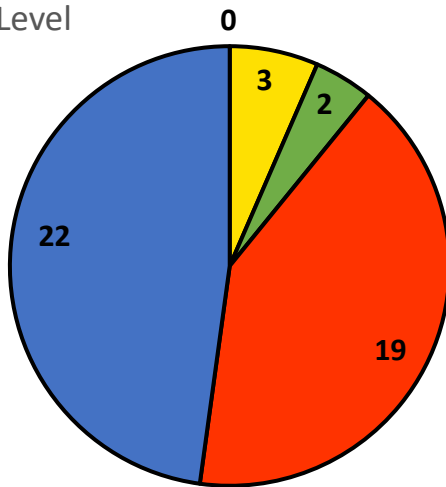

DMM vs CDMM Survey Responses

Overall Education Level
277 Responses

Overall Education Level	Responses
High School	1
Some College	25
Associates Degree	15
Bachelor's Degree	131
Master's Degree or Higher	105

CDMM Education Level
46 Responses

CDMM Education Level	Responses
High School	0
Some College	3
Associates Degree	2
Bachelor's Degree	19
Master's Degree or Higher	22

DMM Education Level
223 Responses

DMM Education Level	Responses
High School	1
Some College	14
Associates Degree	13
Bachelor's Degree	112
Master's Degree or Higher	83