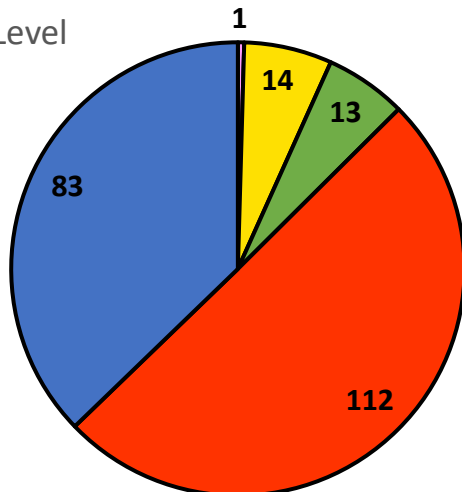

DMM vs CDMM Survey Responses

Overall Education Level
277 Responses

Overall Education Level	Responses
High School	1
Some College	25
Associates Degree	15
Bachelor's Degree	131
Master's Degree or Higher	105

CDMM Education Level
46 Responses

CDMM Education Level	Responses
High School	0
Some College	3
Associates Degree	2
Bachelor's Degree	19
Master's Degree or Higher	22

DMM Education Level
223 Responses

DMM Education Level	Responses
High School	1
Some College	14
Associates Degree	13
Bachelor's Degree	112
Master's Degree or Higher	83