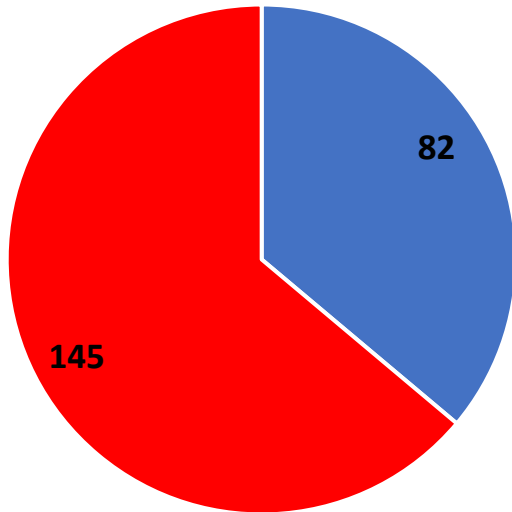

DMM vs CDMM Survey Responses

DMM's with other Certifications
227 Responses

DMMs w/Other Certifications	Responses
Yes	82
No	145