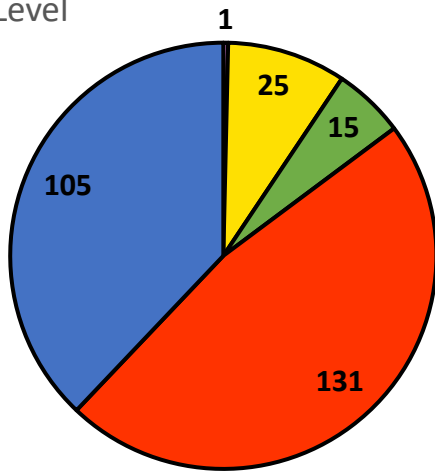

DMM vs CDMM Survey Responses

Overall Education Level
277 Responses

Overall Education Level	Responses
High School	1
Some College	25
Associates Degree	15
Bachelor's Degree	131
Master's Degree or Higher	105

CDMM Education Level
46 Responses

CDMM Education Level	Responses
High School	0
Some College	3
Associates Degree	2
Bachelor's Degree	19
Master's Degree or Higher	22

DMM Education Level
223 Responses

DMM Education Level	Responses
High School	1
Some College	14
Associates Degree	13
Bachelor's Degree	112
Master's Degree or Higher	83